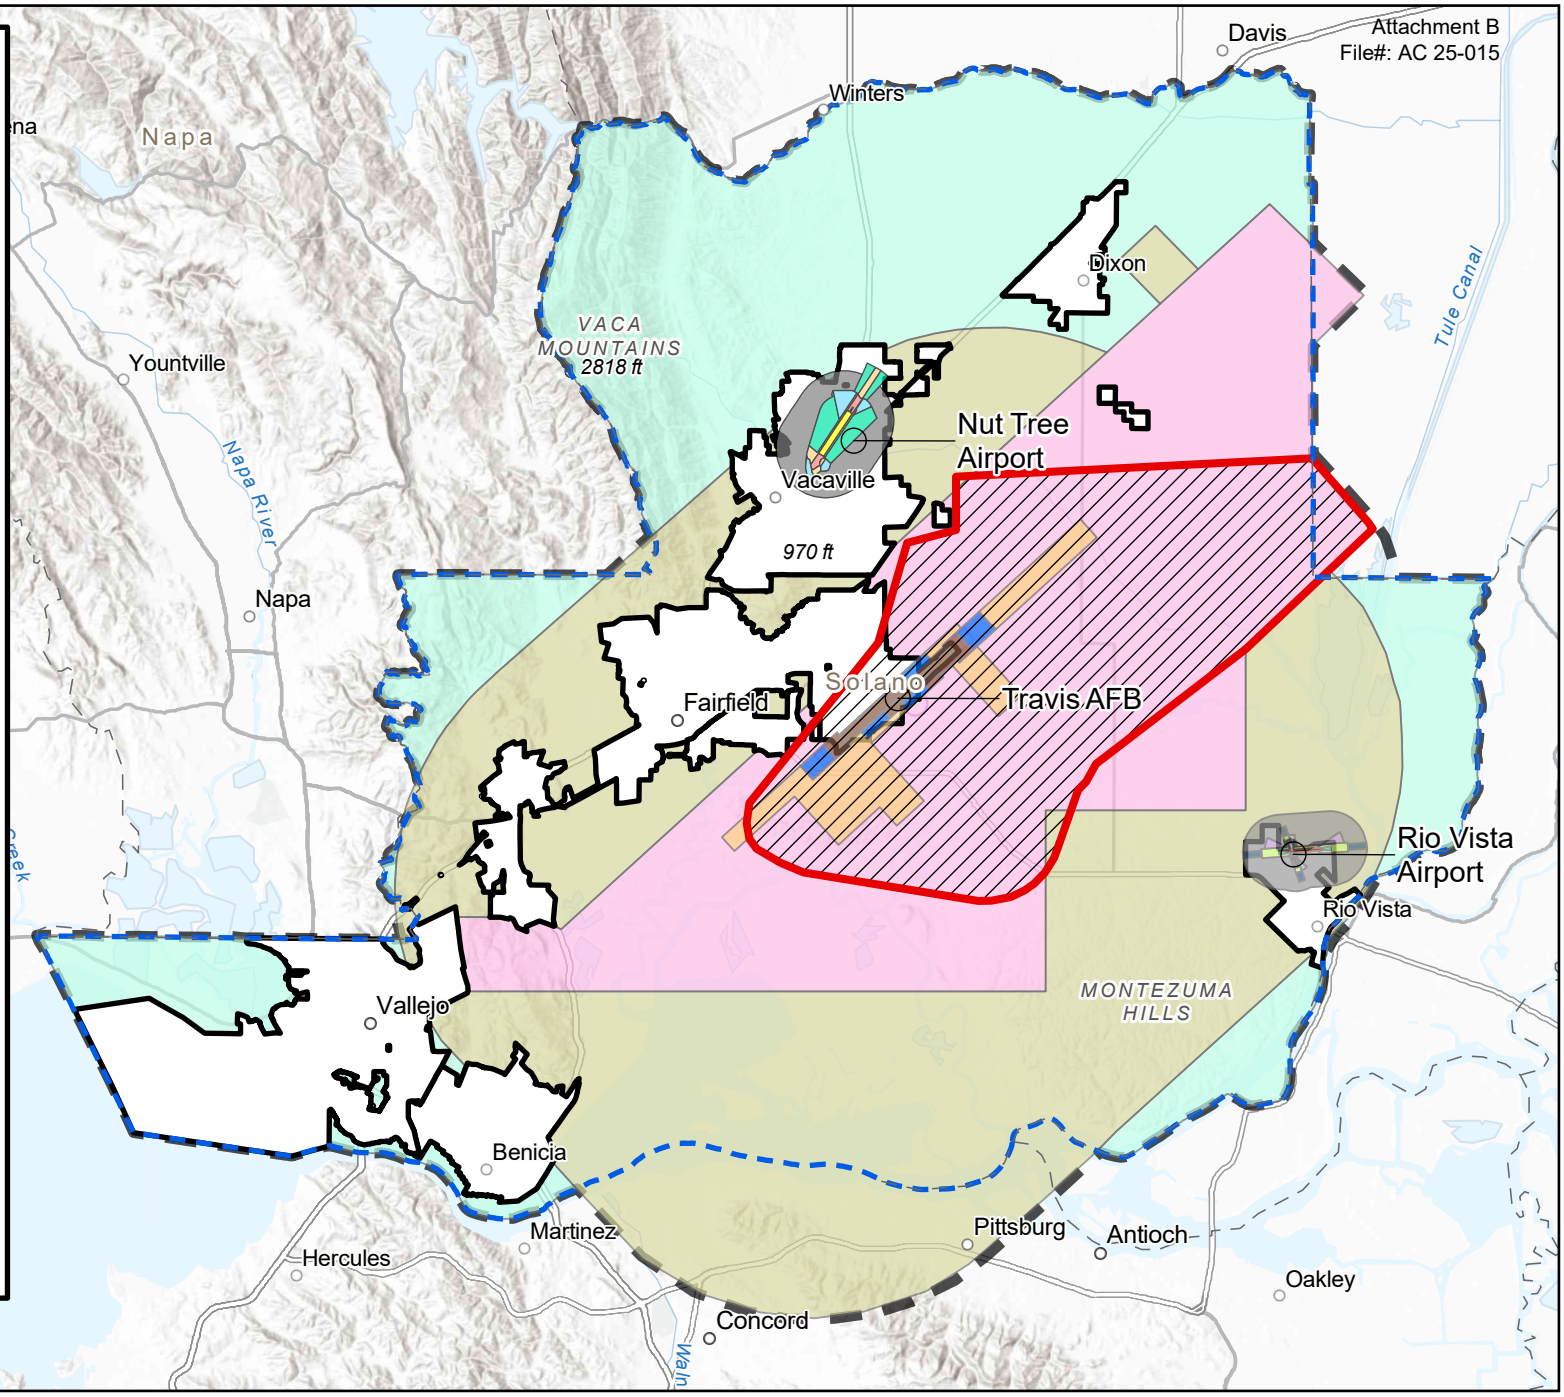

Travis AFB Compatibility Zones

- Zone A
- Zone B1
- Zone B2
- Zone C
- Zone D
- Zone E
- Airport Influence Area
- LAMZ Overlay
- Runways
- Assault Landing Strip
- Travis AFB Property
- Travis AFB Easement

Rio Vista Airport Compatibility Zones

- Primary Surface
- Zone 1 - Runway Protection Zone
- Zone 2 - Inner Approach / Departure Zone
- Zone 3 - Inner Turning Zone
- Zone 4 - Outer Approach / Departure Surface
- Zone 5 - Sideline Zone
- Zone 6 - Traffic Pattern Zone

Nut Tree Airport Compatibility Zones

- Zone A
- Zone B
- Zone C
- Zone D
- Zone E
- Zone F

 City Boundary
 County Boundary

This is the official city boundary as approved by LAFCO.

Airport Compatibility Zones & Travis AFB Influence Area