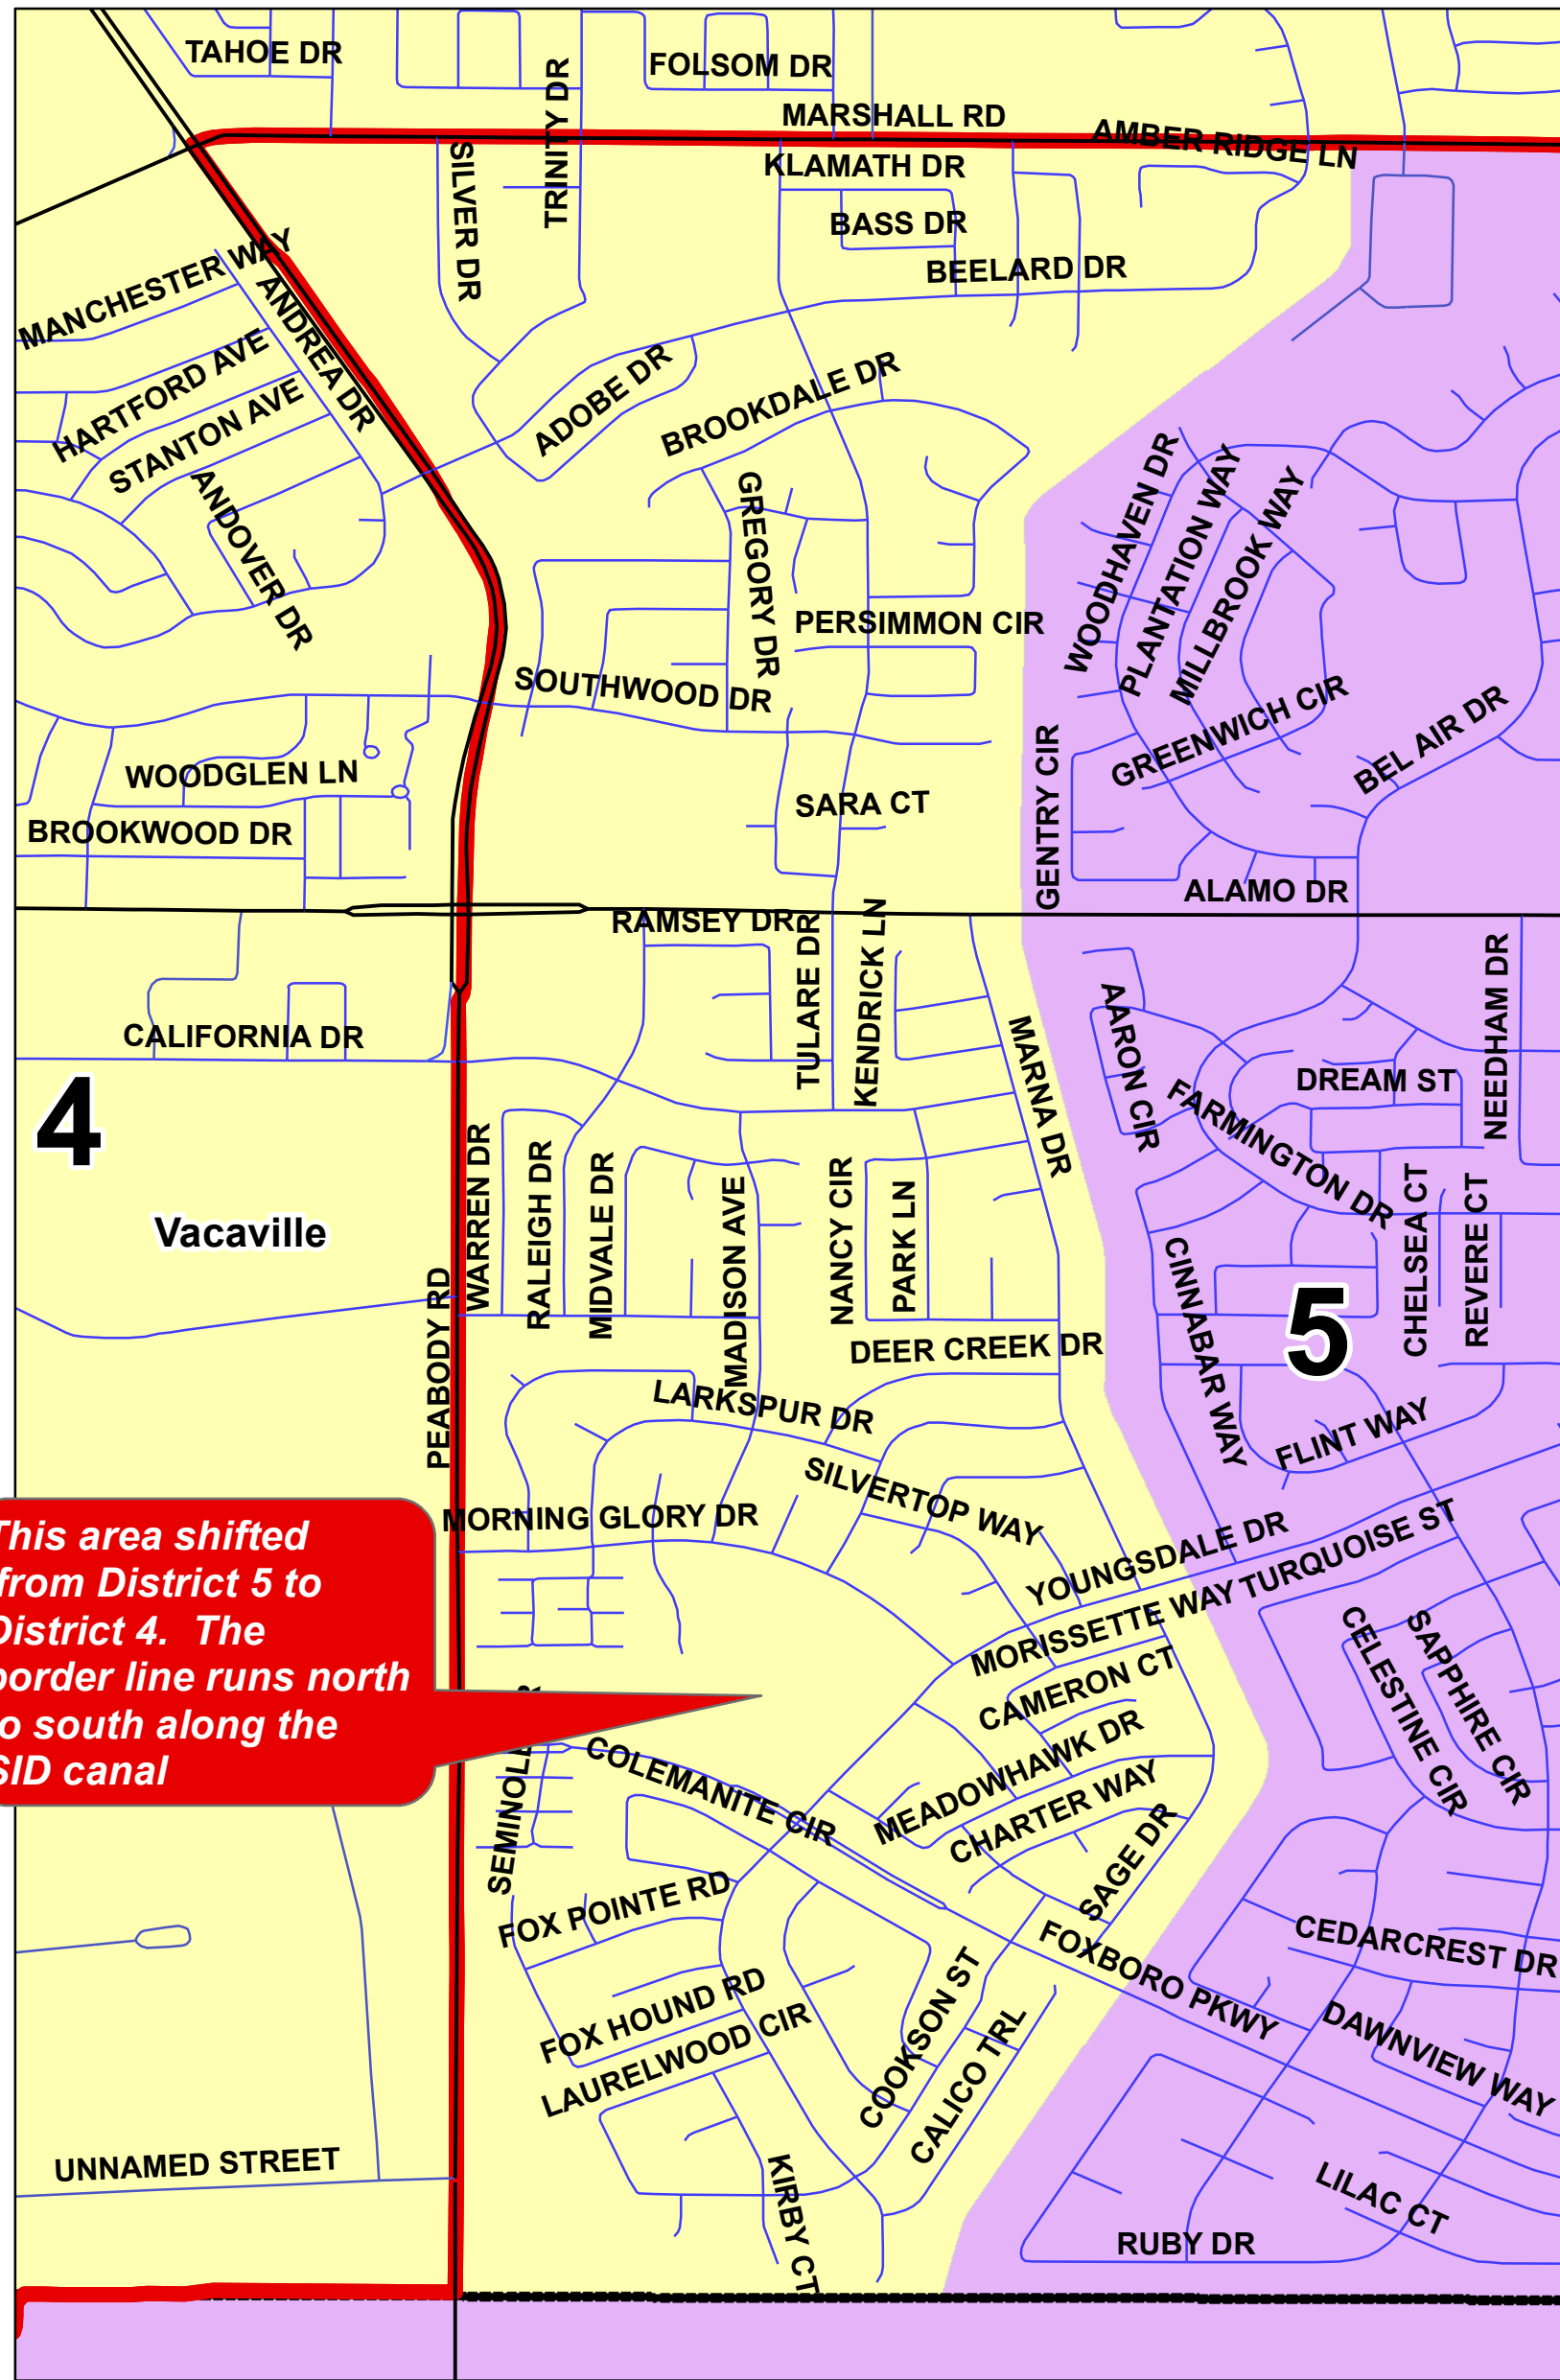

Solano County Board of Supervisors Redistricting

Draft Plan B - 10/26/2021

Vacaville

DRAFT Plan B

District	Population	Deviation	% Deviation
District 1	92225	2654	3.0%
District 2	89463	-108	0.1%
District 3	88391	-1180	-1.3%
District 4	90832	1261	1.4%
District 5	86946	-2625	-2.9%
Total % Deviation			5.9%