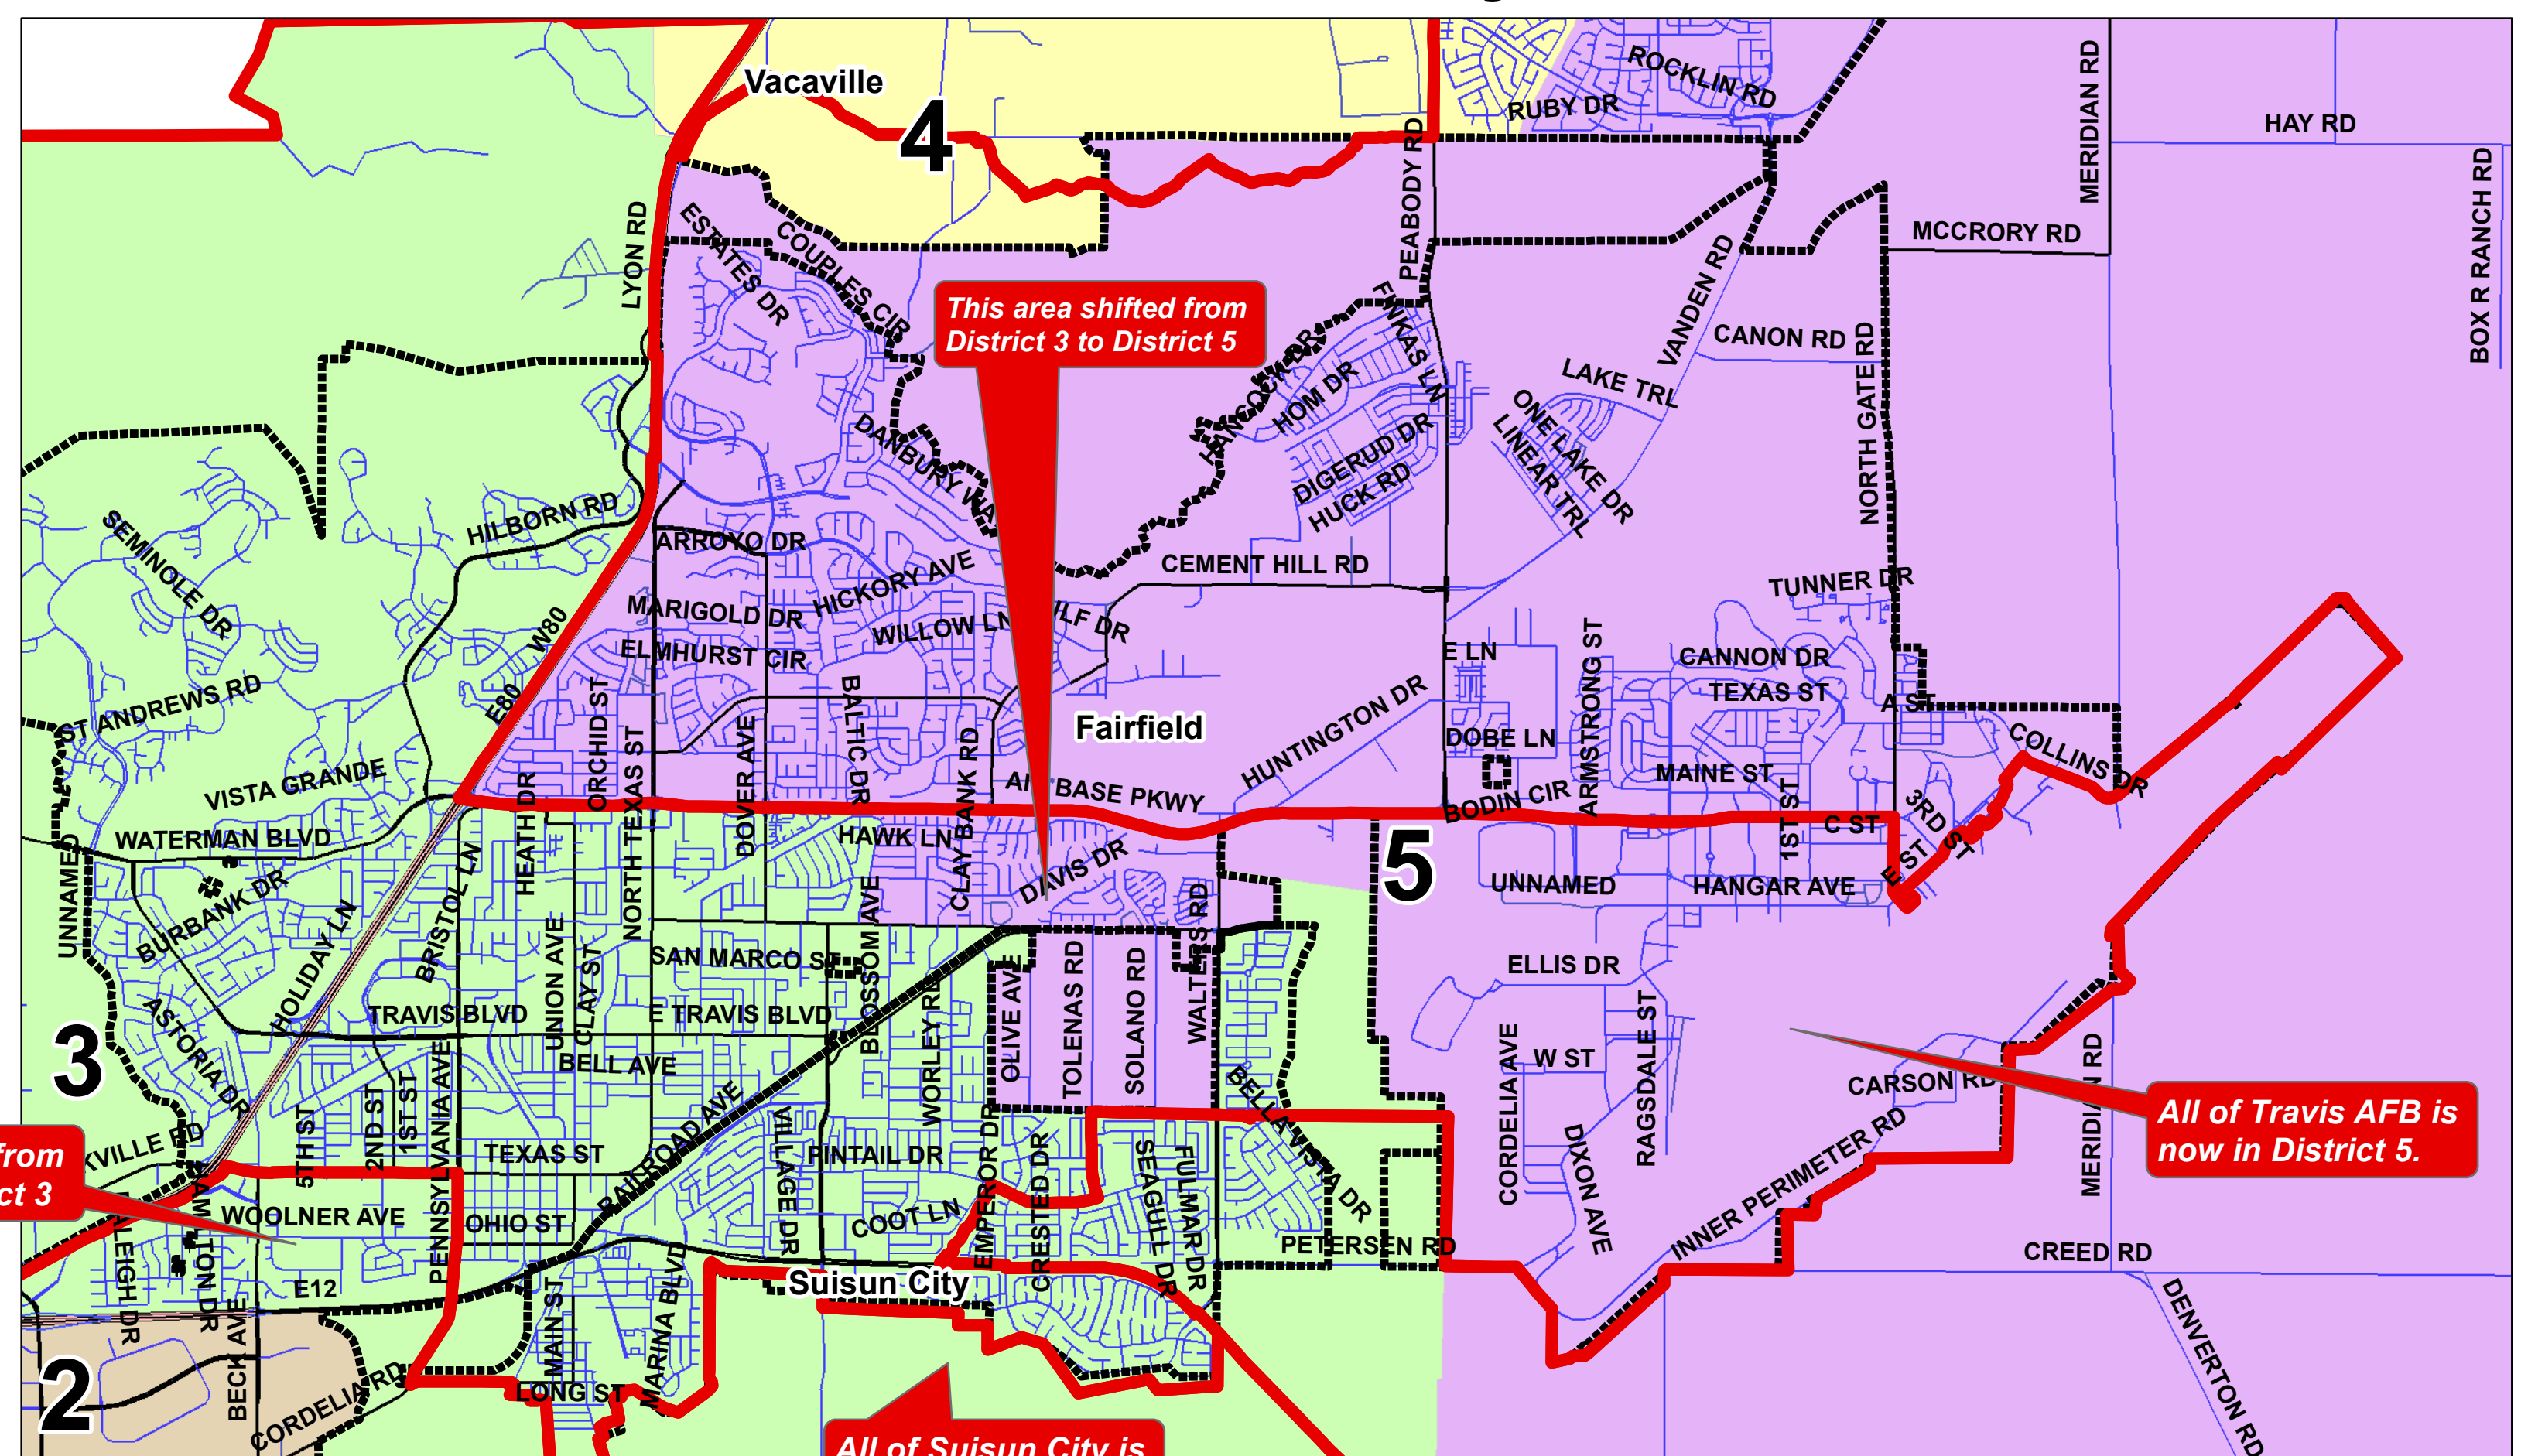

Fairfield/Suisun City/Travis AFB

Solano County GIS Services
Department of Information Technology
675 Texas Street, Suite 3700
Fairfield, CA 94533
Phone: 707-784-6340
Email: GISStaff@SolanoCounty.com
AzurePRJ 113 10/26/2021