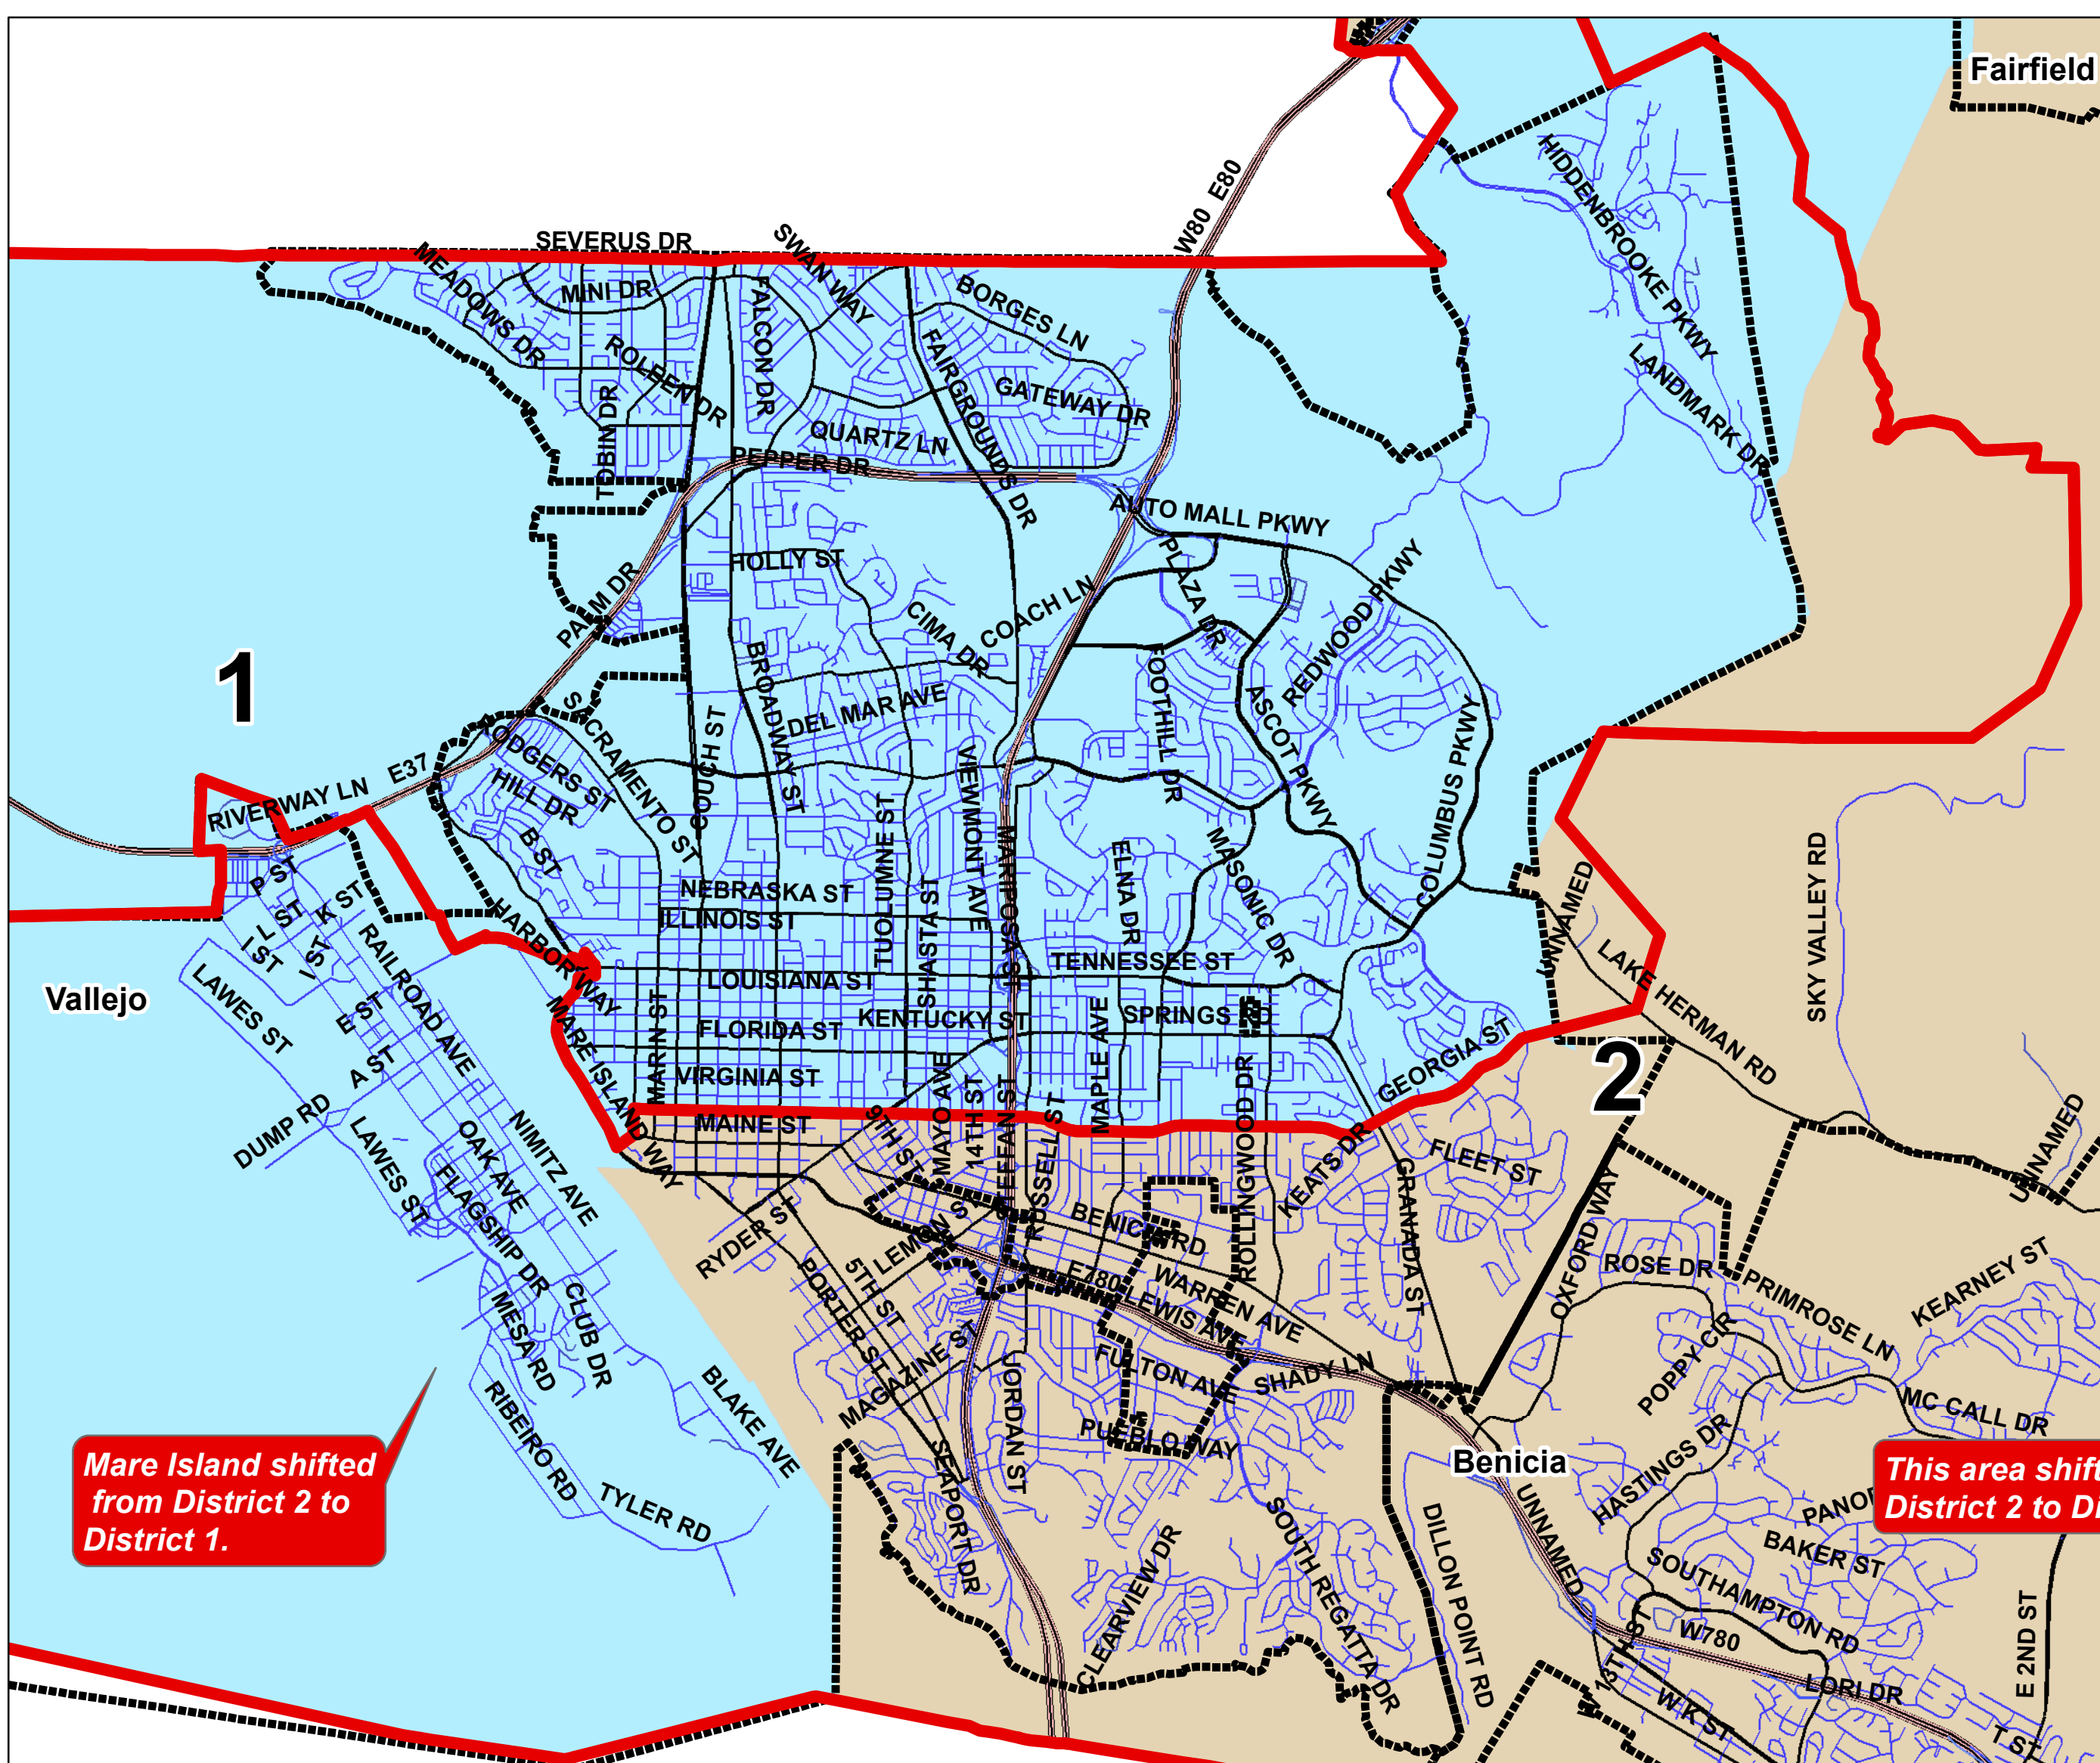

Vallejo

An online version of the draft redistricting maps for the 11/2/2021 BOS meeting can be found at

<https://redistricting.solanocounty.com/proposed-boundaries/>