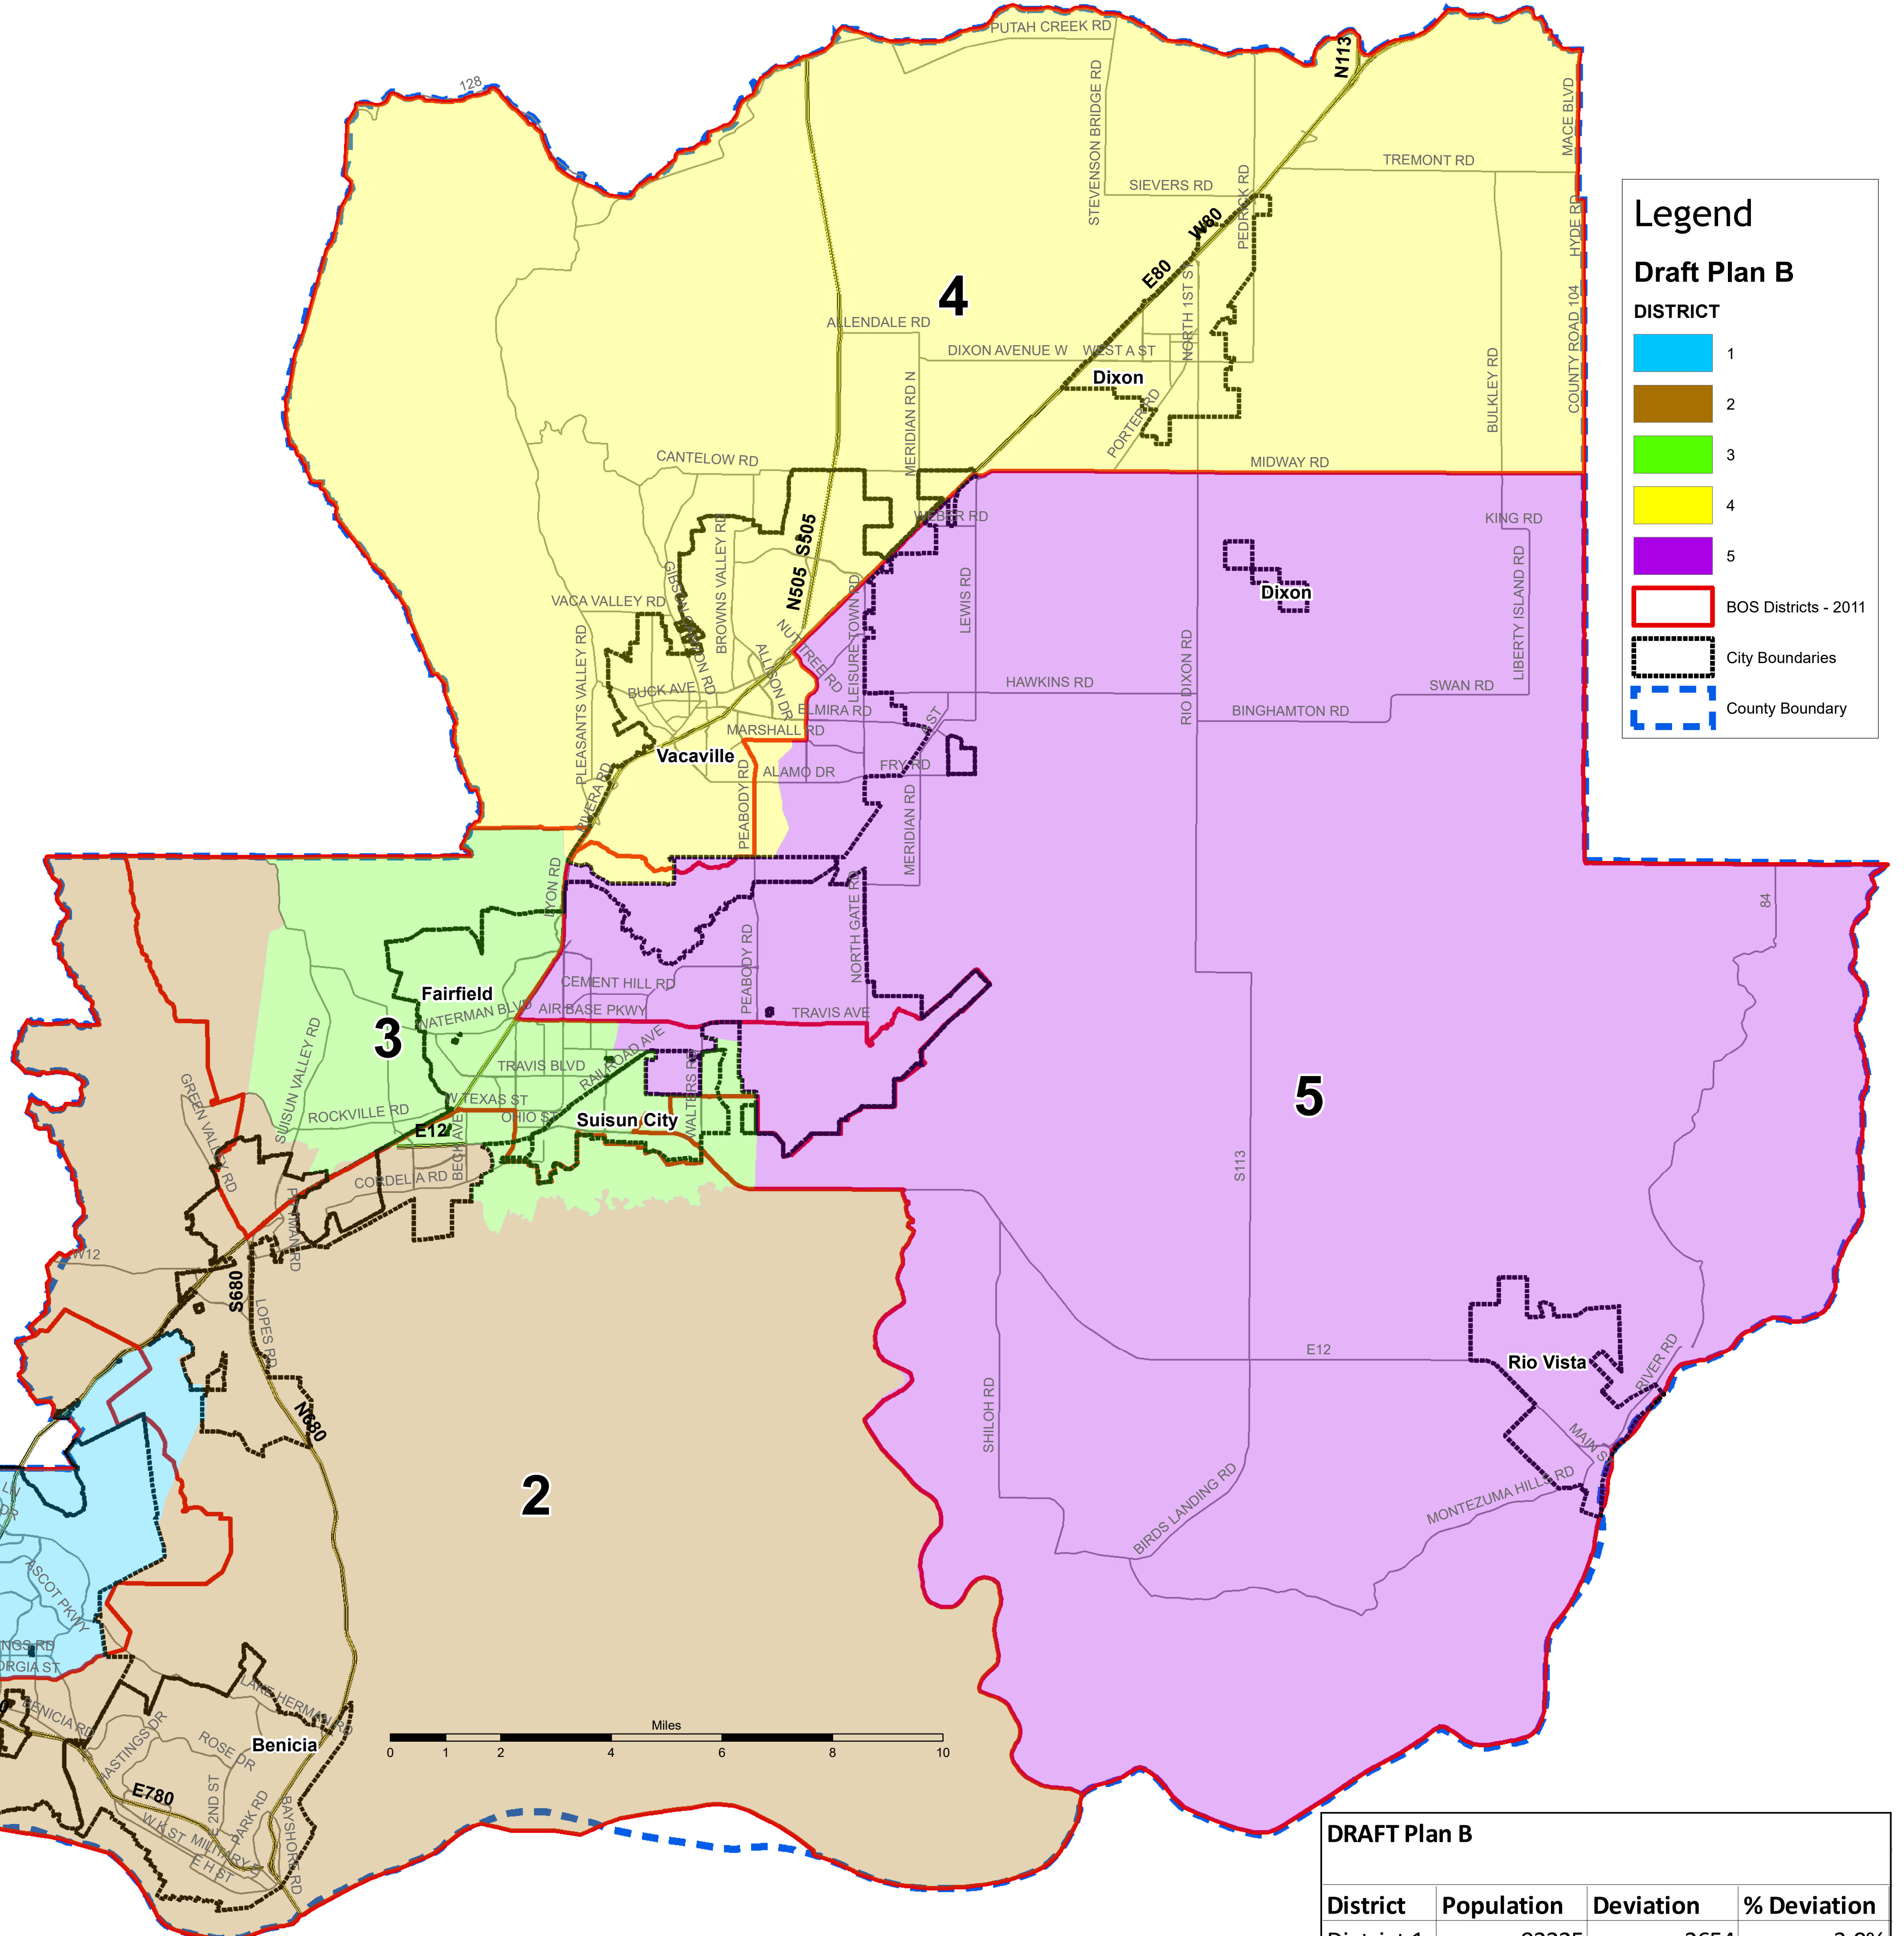

Solano County Board of Supervisors Redistricting

Draft Plan B - 10/26/2021

Vacaville

DRAFT Plan B

District	Population	Deviation	% Deviation
District 1	92225	2654	3.0%
District 2	89463	-108	0.1%
District 3	88391	-1180	-1.3%
District 4	90832	1261	1.4%
District 5	86946	-2625	-2.9%
Total % Deviation			5.9%